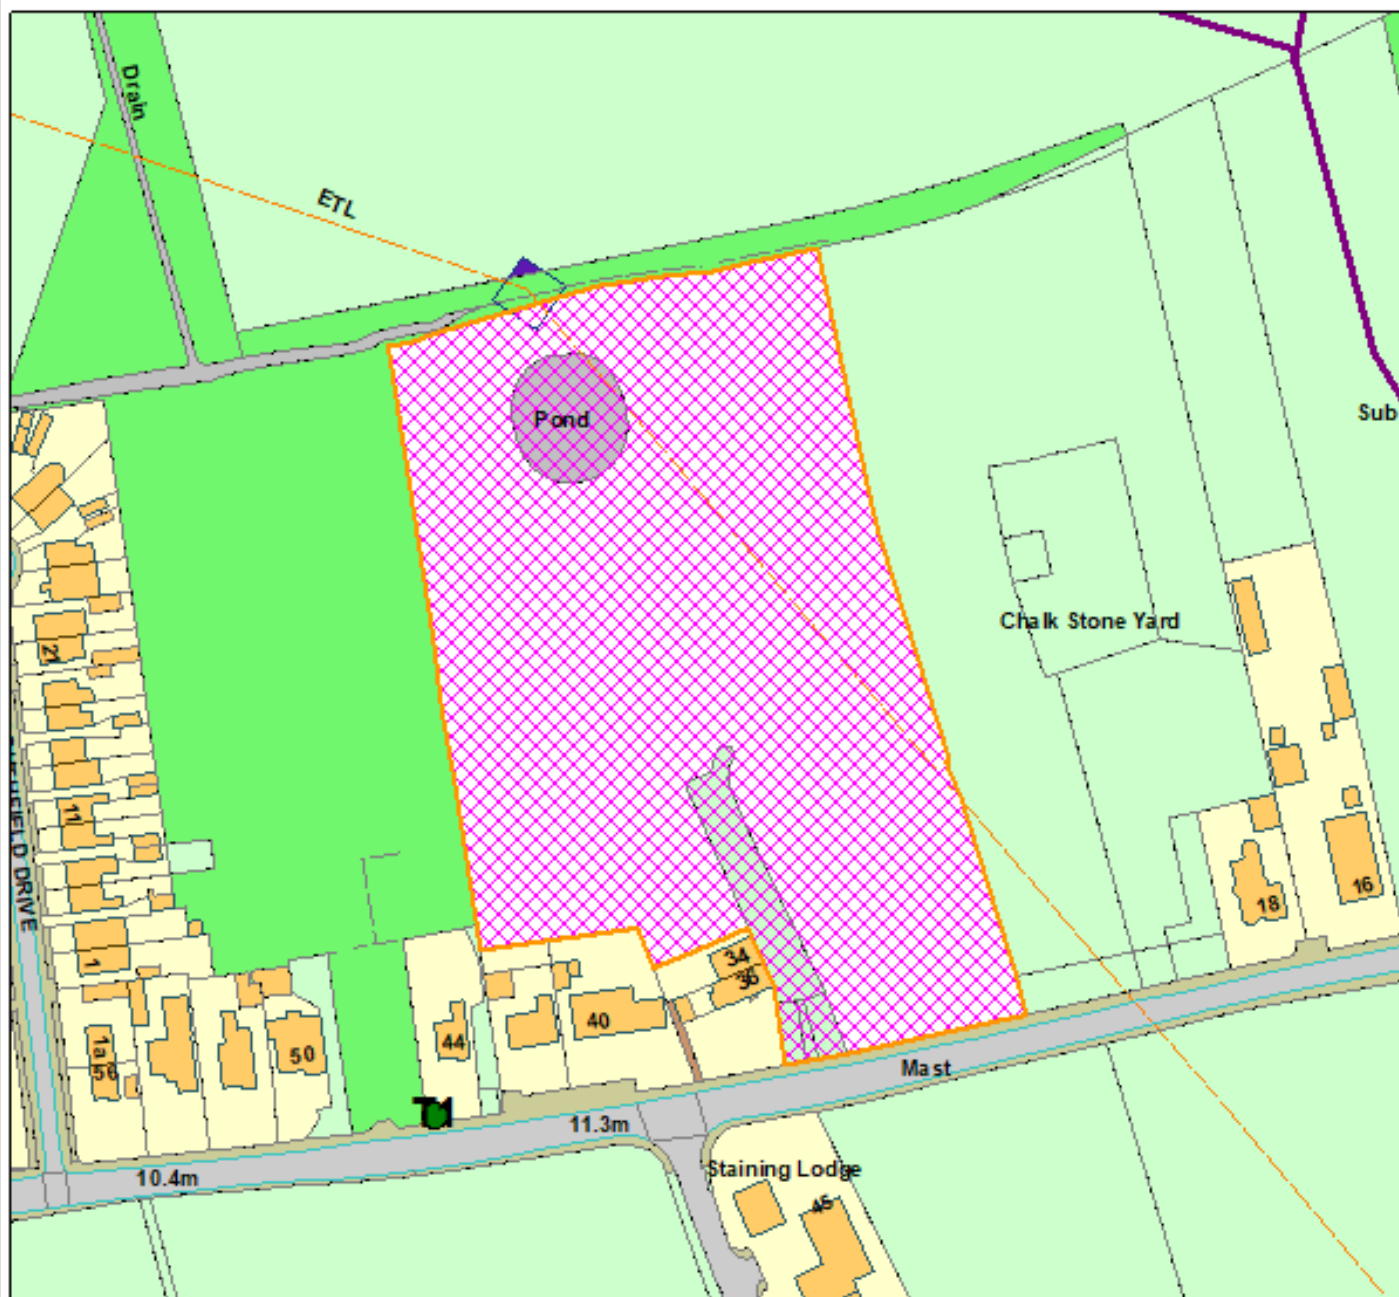

# Planning Committee

23/00624/FULMAJ - Normoss Farm, Normoss Road, Normoss, FY3 0AL

**Scale:** 1:1,659

Reproduced from the Ordnance Survey map with permission of the Controller of Her Majesty's Stationery Office © Crown Copyright 2012.

Unauthorised reproduction infringes Crown Copyright and may lead to prosecution or civil proceedings.

Organisation	Wyre Council
Department	Planning Department
Comments	Item 1
Date	23/01/2024
MSA Number	100018720